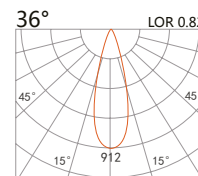

Surface Ceiling Downlight ATRIA

white grey black

224 148

LED Power 5W **Colour Temp** 2700/3000K
4000/5000K **Luminous** 511lm
511lm

LIGHT DISTRIBUTION

For 3000k

224 149

LED Power 10W **Colour Temp** 2700/3000K
4000/5000K **Luminous** 1060lm
1142lm

LIGHT DISTRIBUTION

For 3000k