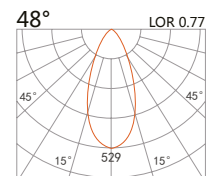

Surface Ceiling Downlight ATRIA

white grey black

224 148

LED Power 5W **Colour Temp** 2700/3000K
4000/5000K **Luminous** 511lm
511lm

LIGHT DISTRIBUTION

For 3000k

224 149

LED Power 10W **Colour Temp** 2700/3000K
4000/5000K **Luminous** 1060lm
1142lm

LIGHT DISTRIBUTION

For 3000k