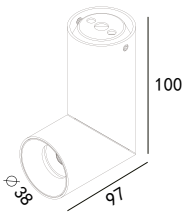

Surface Ceiling Downlight ATRIA

white grey black

224 148

LED Power 5W **Colour Temp** 2700/3000K
4000/5000K **Luminous** 511lm
511lm

LIGHT DISTRIBUTION

For 3000k

224 149

LED Power 10W **Colour Temp** 2700/3000K
4000/5000K **Luminous** 1060lm
1142lm