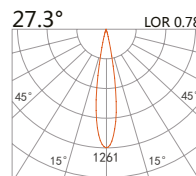

Surface Ceiling Downlight ATRIA

white grey black

224 148

LED Power 5W **Colour Temp** 2700/3000K
4000/5000K **Luminous** 511lm
511lm

LIGHT DISTRIBUTION

For 3000k

224 149

LED Power 10W **Colour Temp** 2700/3000K
4000/5000K **Luminous** 1060lm
1142lm

LIGHT DISTRIBUTION

For 3000k