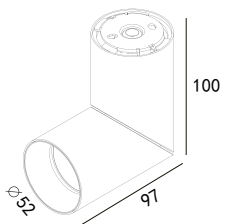

Surface Ceiling Downlight ATRIA

white grey black

224 148

LED Power 5W **Colour Temp** 2700/3000K
4000/5000K **Luminous** 511lm
511lm

LIGHT DISTRIBUTION

For 3000k

224 149

LED Power 10W **Colour Temp** 2700/3000K
4000/5000K **Luminous** 1060lm
1142lm